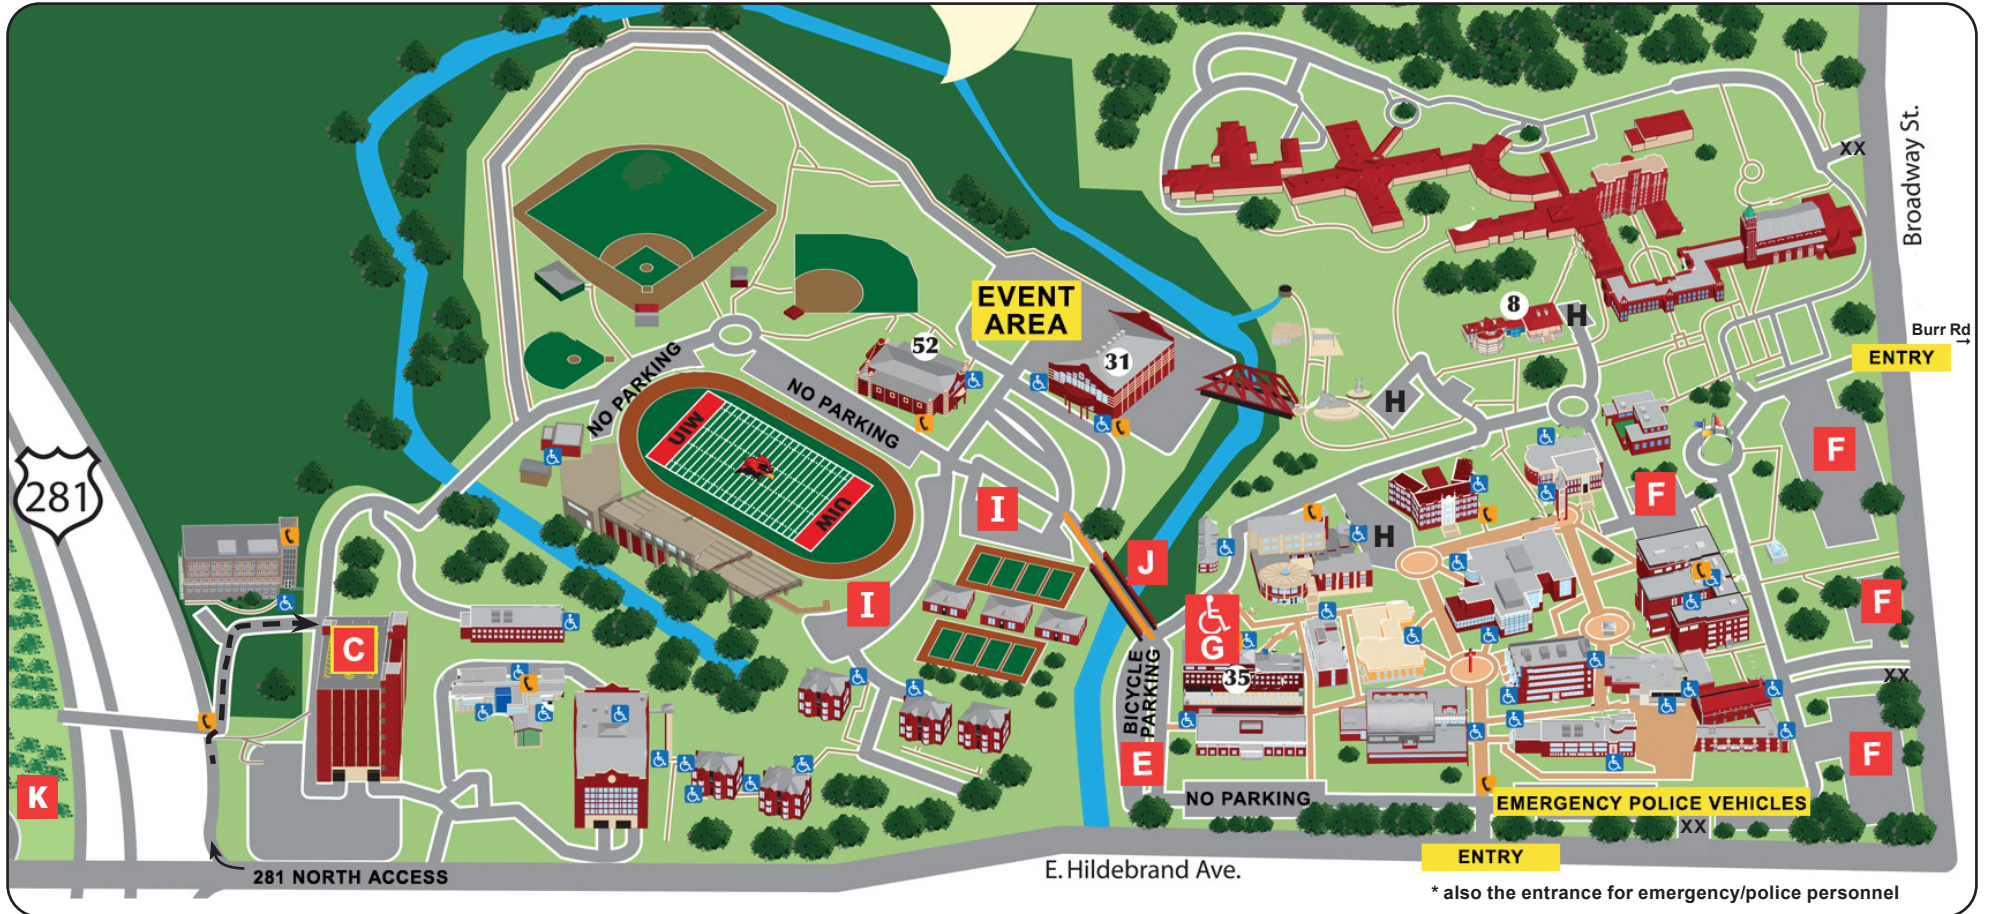

Alamo Heights Night® Parking 2023

at the **University of the Incarnate Word**

Park and Ride and Parking Locations/Instructions

(as of February 1, 2023)

Free Park and Ride buses will operate from 5 p.m. – midnight.

All event activities will be located in the vicinity of the **Natorium/Convocation Center/Football Field** on the UIW campus 4301 Broadway (Buildings 31 and 52 on the map)

- **A** — **Alamo Heights Methodist Church** (Nottingham and Treeline Park): **Free park and ride.**
- **B** — **Alamo Heights High School** (6900 Broadway): **Free a park and ride.**
- **C** — **UIW Ancira Garage: Vendor parking only** (parking passes to be issued by AHNLLC). Enter at UIW Entry Gate on the Northbound access road to Hwy 281 N just off Hildebrand Avenue.
- **D** — **UIW Building parking lots** (entrance on West side of Broadway, South of Hildebrand). **Parking is available, and the Park and Ride drop off and pick up location will be in the lot on the West side of Broadway.** Attendees will walk across Hildebrand and/or Broadway/Hildebrand and enter at the Hildebrand entry gate.
- **E** — **Bicycle Parking:** Bicycles can park in this area or anywhere else on the campus East of the River. Bicycles enter campus at Broadway or Hildebrand entrances.
- **F** — **UIW East campus** (4301 Broadway): **NO Parking**
- **G** — **Handicap parking** is available **outside the UIW Parking Garage (Building 35)** on the campus east side of the bridge. Enter only at Broadway entrance. Also in lot on South side of Hildebrand and all Park & Ride locations
- **H** — All other parking areas on campus are controlled and not available for general attendee/volunteer parking.
- **I** — **No Parking** (Games & Ride Area)
- **J** — **Attendee entrance to event.**
- **K** — **Incarnate Word High School** (Hildebrand and US Hwy 281): **Free park and ride.**
- **L** — **San Antonio Zoo Parking Garage** (Tuleta): **Free park and ride.**

San Antonio VIA Bus Service Routes 8, 9, 14, and 509 stop at **UIW at Broadway and Hildebrand.**

See the following link for schedules and specific routes: <https://www.viainfo.net/bus-schedules>.